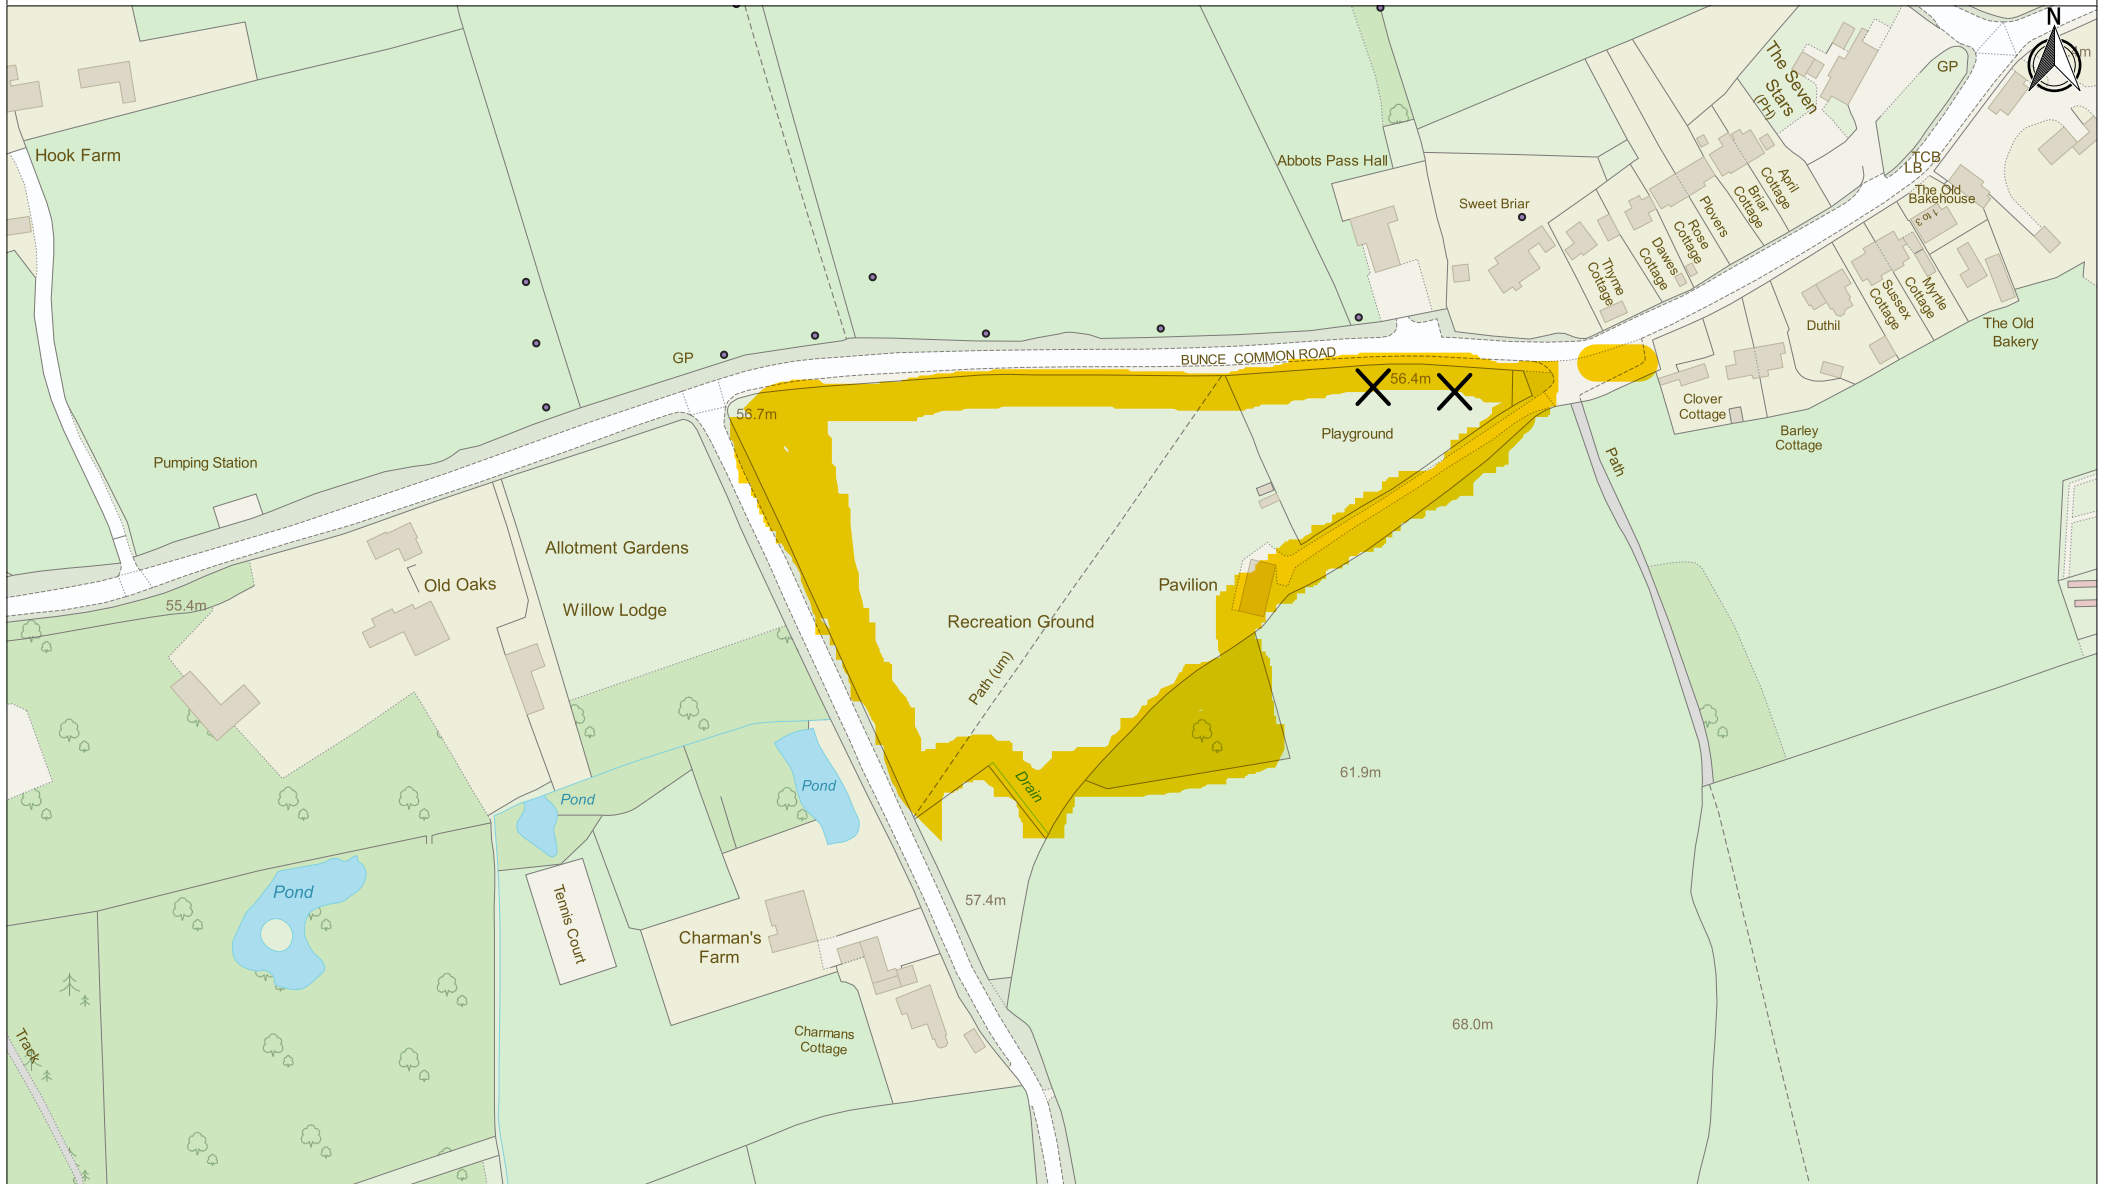

# Leigh Parish Council - Map for Tree Survey - Site Plan 1

<p>Mole Valley District Council Pippbrook Dorking Surrey RH4 1SJ</p> <p>Telephone: 01306 885001 Website: www.molevalley.gov.uk</p>	<p>Scale: 1:2421</p>	<p>Date: 21-05-2020</p>	<p>User: GIS</p>	<p>Department: PLANNING SUPPORT</p>
<p>Reproduced by permission of Ordnance Survey on behalf of Her Majesty's Stationery Office. © Crown Copyright &amp; Database Right 2020. Unauthorised reproduction infringes Crown Copyright and may lead to prosecution or civil proceedings. All Rights Reserved. 100021846</p>				